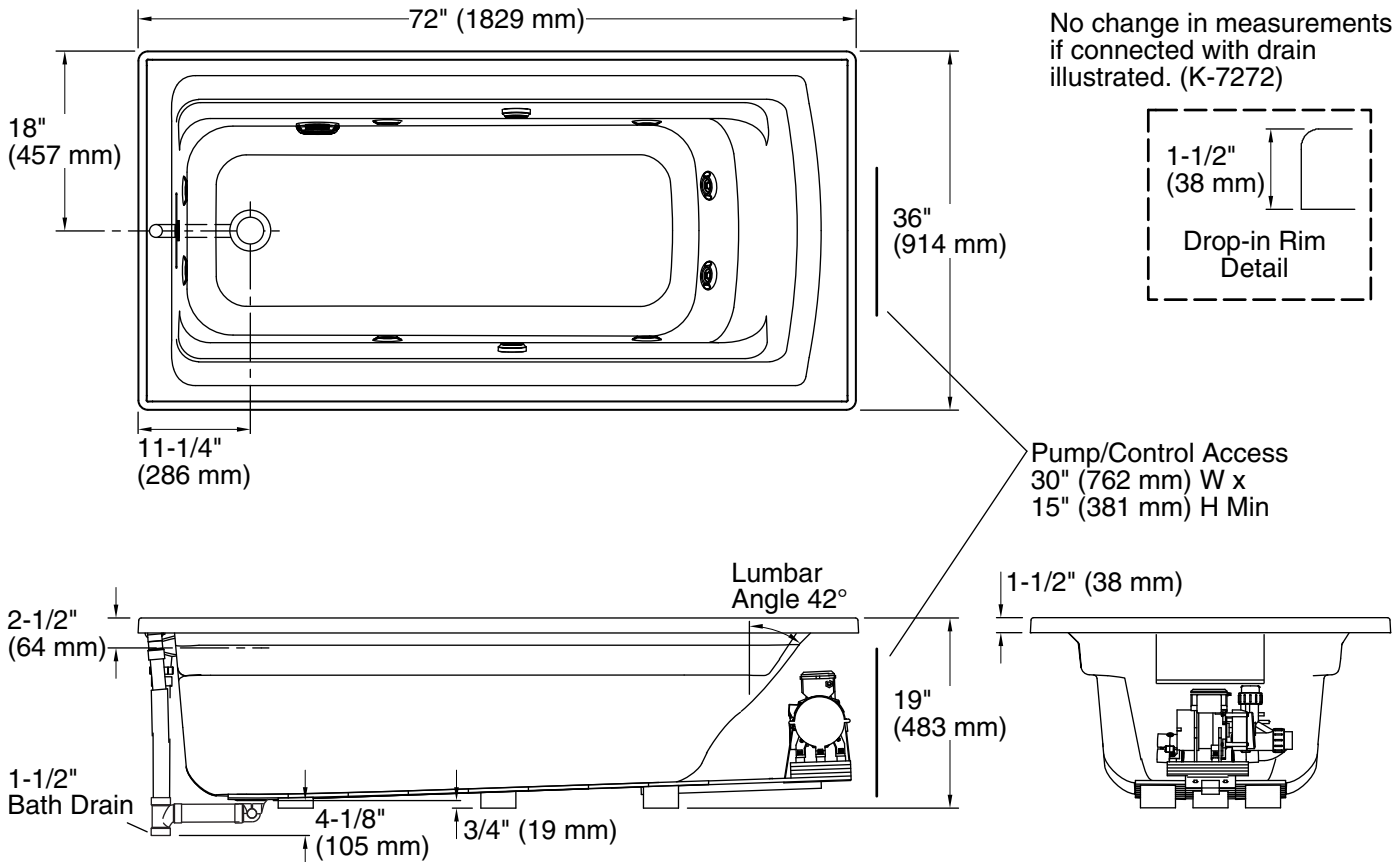

Required Electrical Service

One dedicated circuit required, protected with Class A Ground-Fault Circuit-Interrupter (GFCI). Outside North America, this device may be known as a Residual Current Device (RCD).

Pump, Heated 120 V, 15 A
Surface:

Technical Information

All product dimensions are nominal.

Installation: Drop-in
Drain location: End
Basin area, bottom: 51-3/8" x 21" (1305 mm x 533 mm)
Basin area, top: 64-1/2" x 30-1/2" (1638 mm x 775 mm)
Weight: 116 lbs (52.6 kg)
Minimum floor load: 41 lbs/ft² (200.2 kg/m²)
Water depth: 15" (381 mm)
Water capacity: 72 gal (272.5 L)
Cutout: Drop-in, 70-1/2" x 34-1/2" (1791 mm x 876 mm)
Electrical component rating: Pump: 120 V, 7 A, 60 Hz
Heated Surface: 120 V, 0.5 A, 60 Hz
Pump speed: Single

Notes

Measure your actual product for rough-in details.

Install this product according to the installation instructions.

The hot water supply should be 70% of the capacity of the bath or greater. Installations will vary.

This bath is designed for drop-in installation only. It is not suited for use in a three wall alcove with an overhead shower.

ADA compliant when installed to the specific requirements of these regulations.